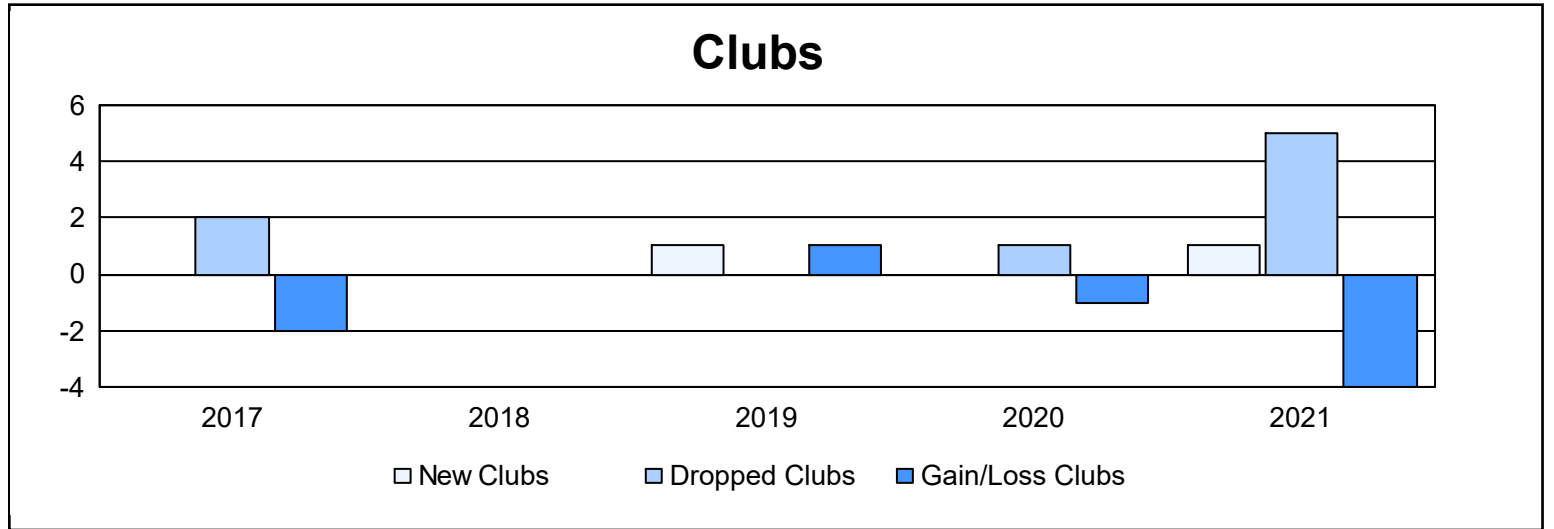

Year	New Clubs	Dropped Clubs	Gain/ Loss Clubs	New Members	Charter Members	Reinstate Members	Transfer Members	Total Member Added	Total Members Dropped	Gain/ Loss Members
2016-2017	0	2	-2	122	3	5	1	131	173	-42
2017-2018	0	0	0	84	12	13	3	112	146	-34
2018-2019	1	0	1	84	21	3	5	113	111	2
2019-2020	0	1	-1	89	0	0	4	93	130	-37
2020-2021	1	5	-4	134	28	22	4	188	213	-25
<b>Average</b>	<b>0</b>	<b>2</b>	<b>-1</b>	<b>103</b>	<b>13</b>	<b>9</b>	<b>3</b>	<b>127</b>	<b>155</b>	<b>-27</b>

### Membership Composition June 2021 Cumulative