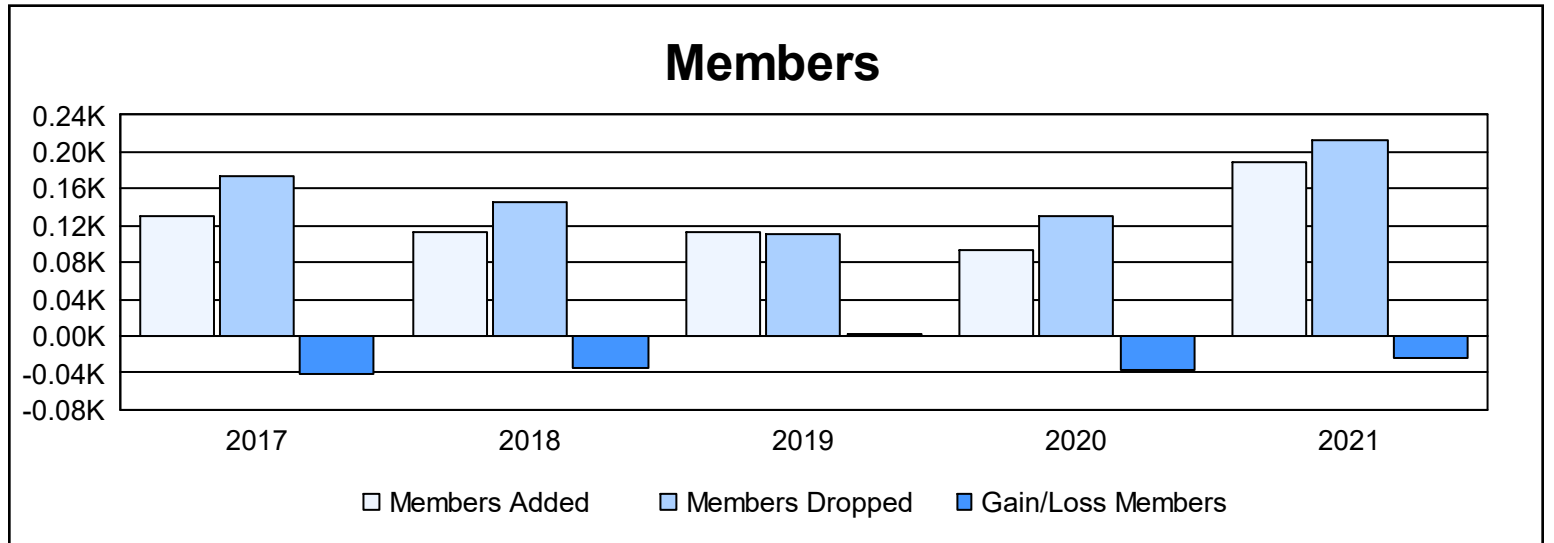

Year	New Clubs	Dropped Clubs	Gain/ Loss Clubs	New Members	Charter Members	Reinstate Members	Transfer Members	Total Member Added	Total Members Dropped	Gain/ Loss Members
2016-2017	0	2	-2	122	3	5	1	131	173	-42
2017-2018	0	0	0	84	12	13	3	112	146	-34
2018-2019	1	0	1	84	21	3	5	113	111	2
2019-2020	0	1	-1	89	0	0	4	93	130	-37
2020-2021	1	5	-4	134	28	22	4	188	213	-25
<b>Average</b>	<b>0</b>	<b>2</b>	<b>-1</b>	<b>103</b>	<b>13</b>	<b>9</b>	<b>3</b>	<b>127</b>	<b>155</b>	<b>-27</b>

### Membership Composition June 2021 Cumulative