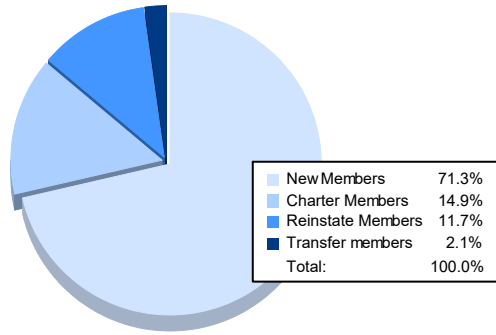

Year	New Clubs	Dropped Clubs	Gain/ Loss Clubs	New Members	Charter Members	Reinstate Members	Transfer Members	Total Member Added	Total Members Dropped	Gain/ Loss Members
2016-2017	0	2	-2	122	3	5	1	131	173	-42
2017-2018	0	0	0	84	12	13	3	112	146	-34
2018-2019	1	0	1	84	21	3	5	113	111	2
2019-2020	0	1	-1	89	0	0	4	93	130	-37
2020-2021	1	5	-4	134	28	22	4	188	213	-25
<b>Average</b>	<b>0</b>	<b>2</b>	<b>-1</b>	<b>103</b>	<b>13</b>	<b>9</b>	<b>3</b>	<b>127</b>	<b>155</b>	<b>-27</b>

### Membership Composition June 2021 Cumulative